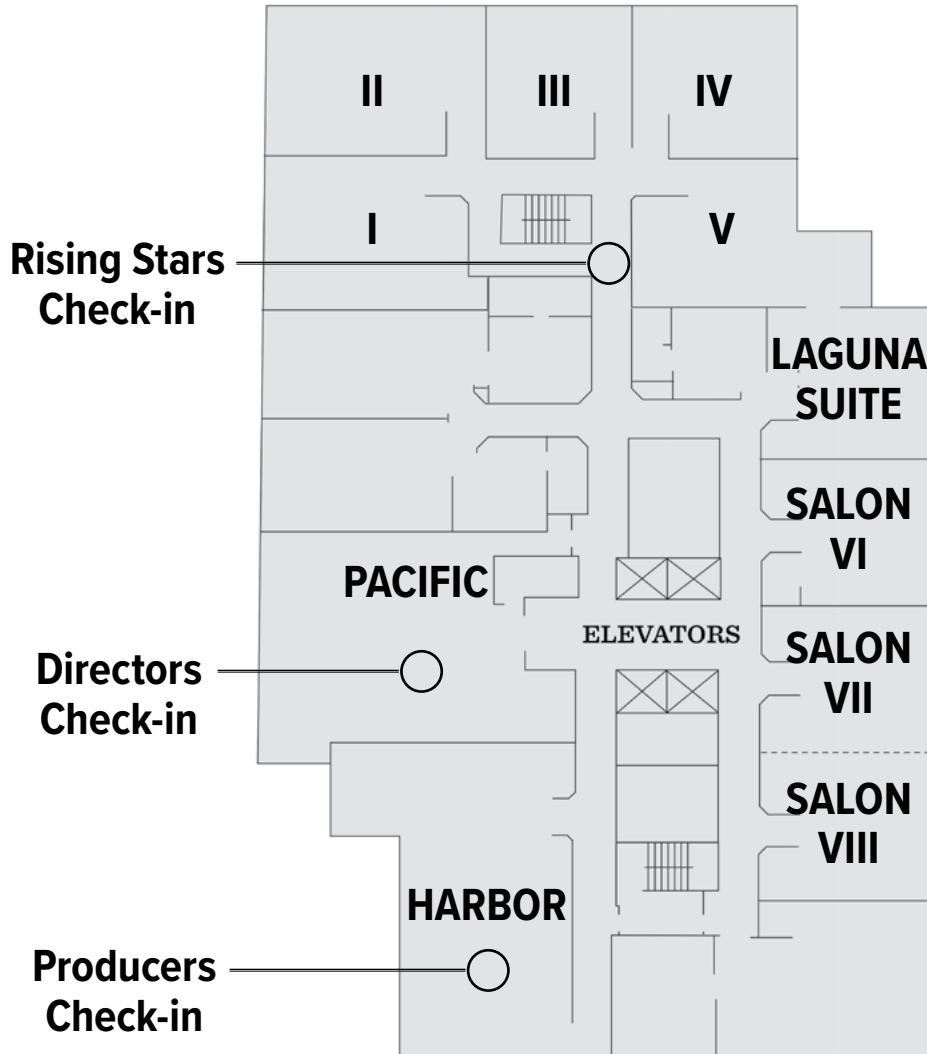

# conference maps

**NOAH's 20th National Conference**  
**July 11–14, 2024**  
 Hyatt Regency  
 Orange County  
 11999 Harbor Blvd.  
 Garden Grove, CA

## First Floor North Tower

NOAH Kids' Conference and NOAHCon Adult Education Programs are located in the NORTH TOWER.

Research Opportunities located in the TERRACE ROOMS in the SOUTH TOWER

(see insert for additional information)

# conference MAPS

## SECOND FLOOR

North Tower

**NOAH's 20th National Conference**  
**July 11–14, 2024**

Hyatt Regency  
Orange County  
11999 Harbor Blvd.  
Garden Grove, CA