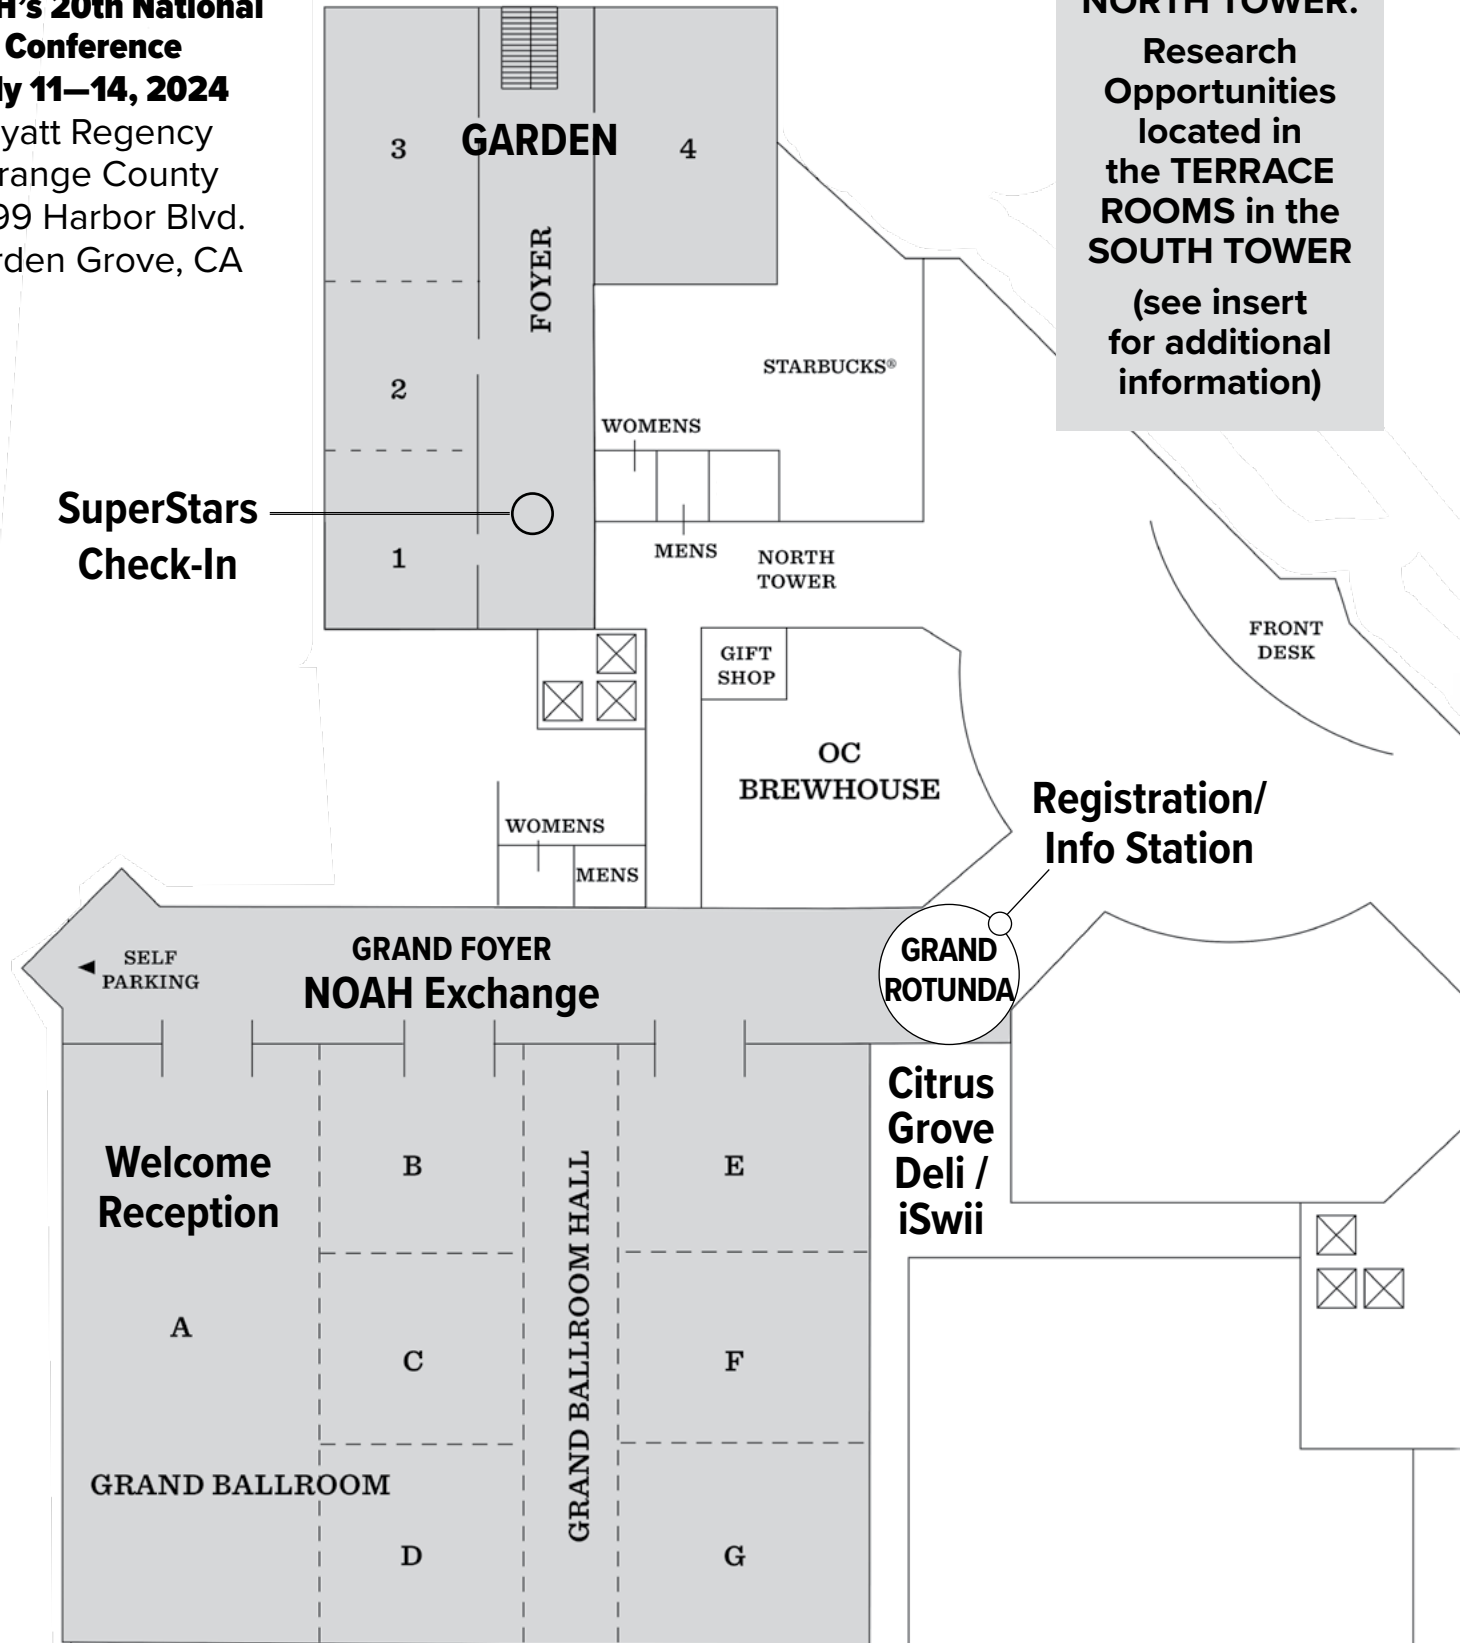

# conference maps

**NOAH's 20th National Conference**  
**July 11–14, 2024**  
 Hyatt Regency  
 Orange County  
 11999 Harbor Blvd.  
 Garden Grove, CA

## First Floor North Tower

NOAH Kids' Conference and NOAHCon Adult Education Programs are located in the NORTH TOWER.

Research Opportunities located in the TERRACE ROOMS in the SOUTH TOWER

(see insert for additional information)

# conference MAPS

## SECOND FLOOR

North Tower

**NOAH's 20th National Conference**  
**July 11–14, 2024**

Hyatt Regency  
Orange County  
11999 Harbor Blvd.  
Garden Grove, CA